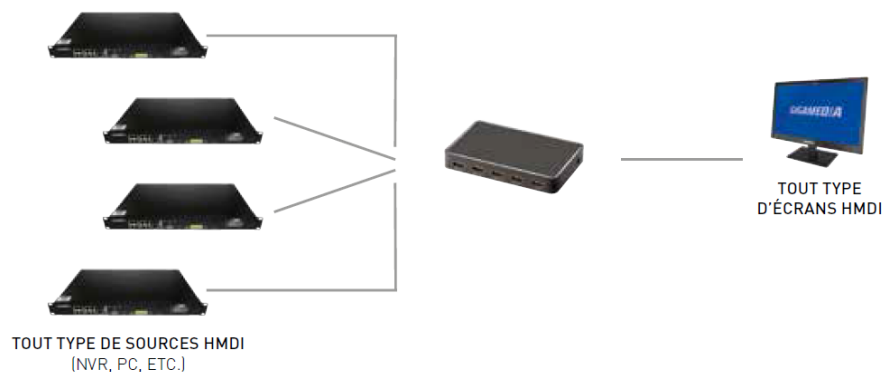

Connection

Associated products

GGM HDMISP41	HDMI splitter 1 to 4
GGM HDMISWM21	HDMI Mini Switcher - 2 to 1
GGM CORDHDMIxxM	HDMI 1.4 patchcord

TECHNICAL SUPPORT (OUTSIDE FRANCE)

• Technical self-service portal GIGAMEDIA: <http://support.gigamedia.net>